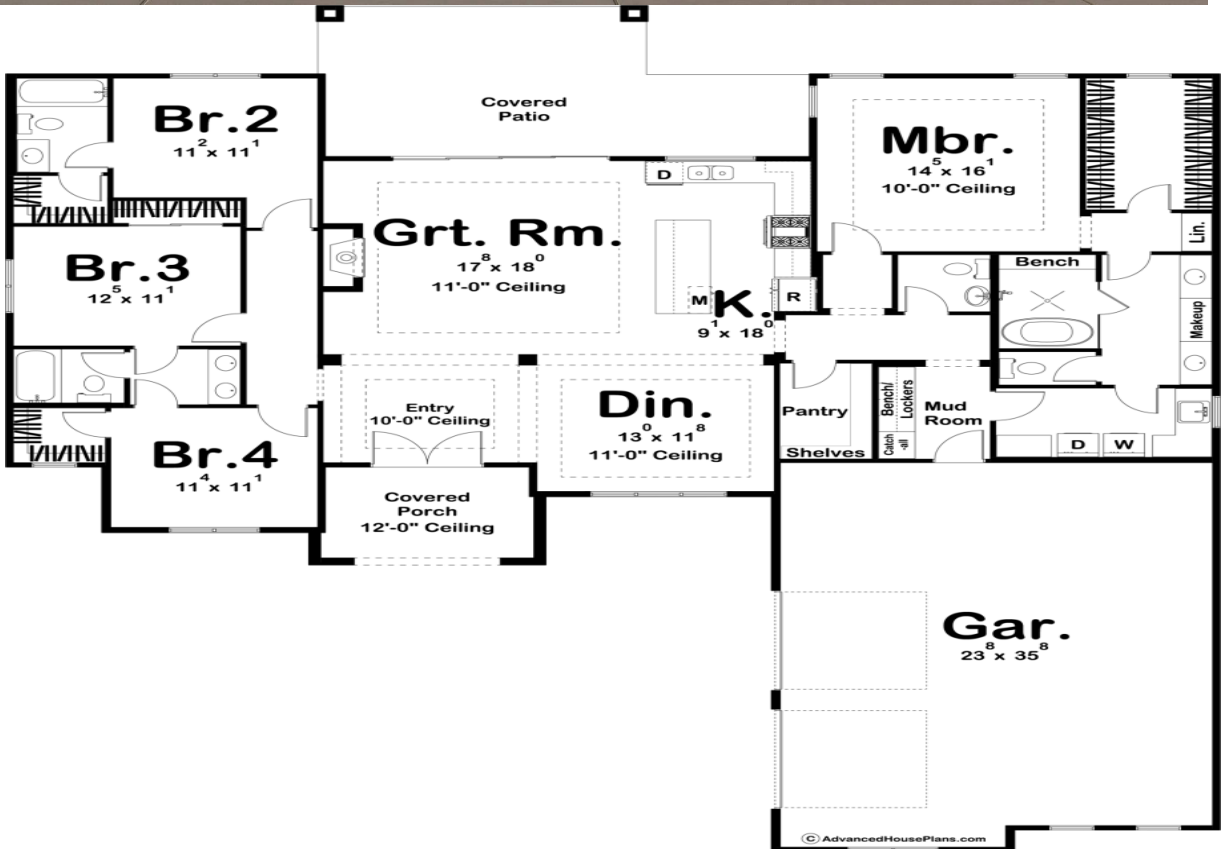

Dal-Creek Homes, Inc.

14483 Meadow Glen
Lindale, TX

Ken Hardin 214-244-5136

2402 sq ft.